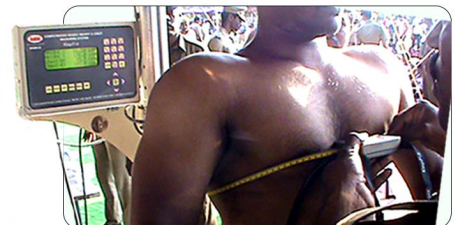

Specially designed for recruitment
Police, Army, Navy, Airforce, Security Agencies